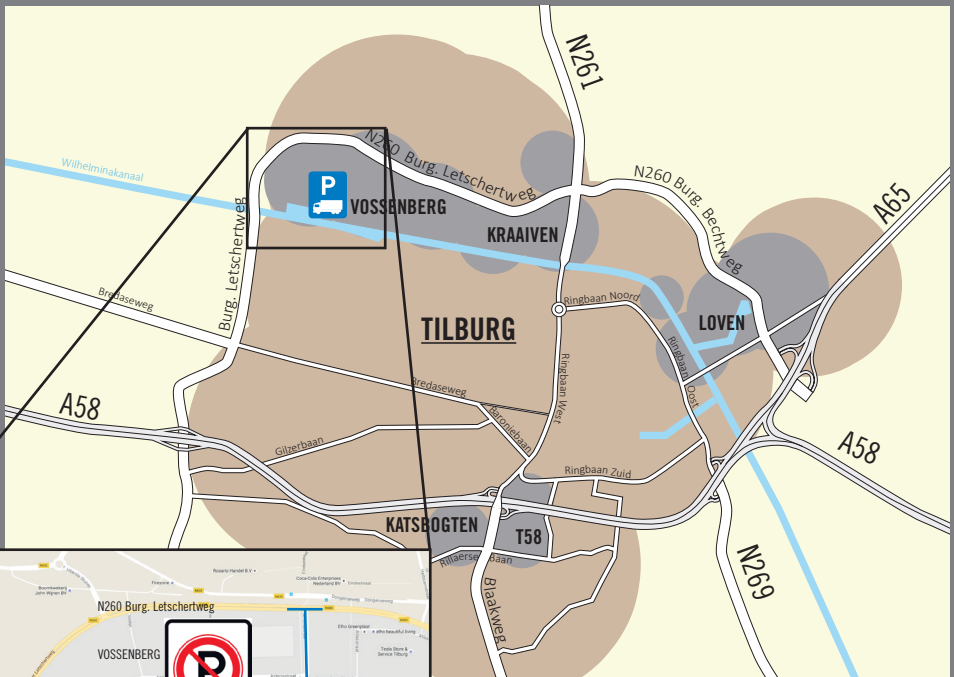

TILBURG

24/7
Free Truck Parking

27 september 2019

New location:

Theseusstraat 5047RJ Tilburg

Coordinates: 51.597826, 5.004771