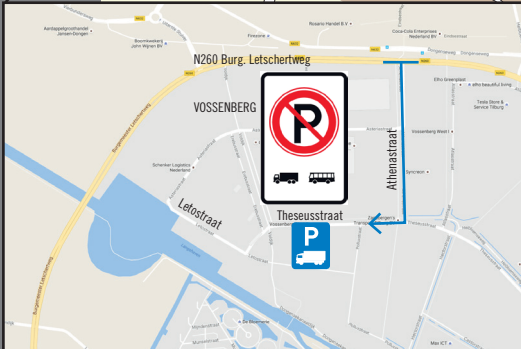

TILBURG

24/7
Free Truck Parking

27 september 2019

New location:

Theseusstraat 5047RJ Tilburg

Coordinates: 51.597826, 5.004771